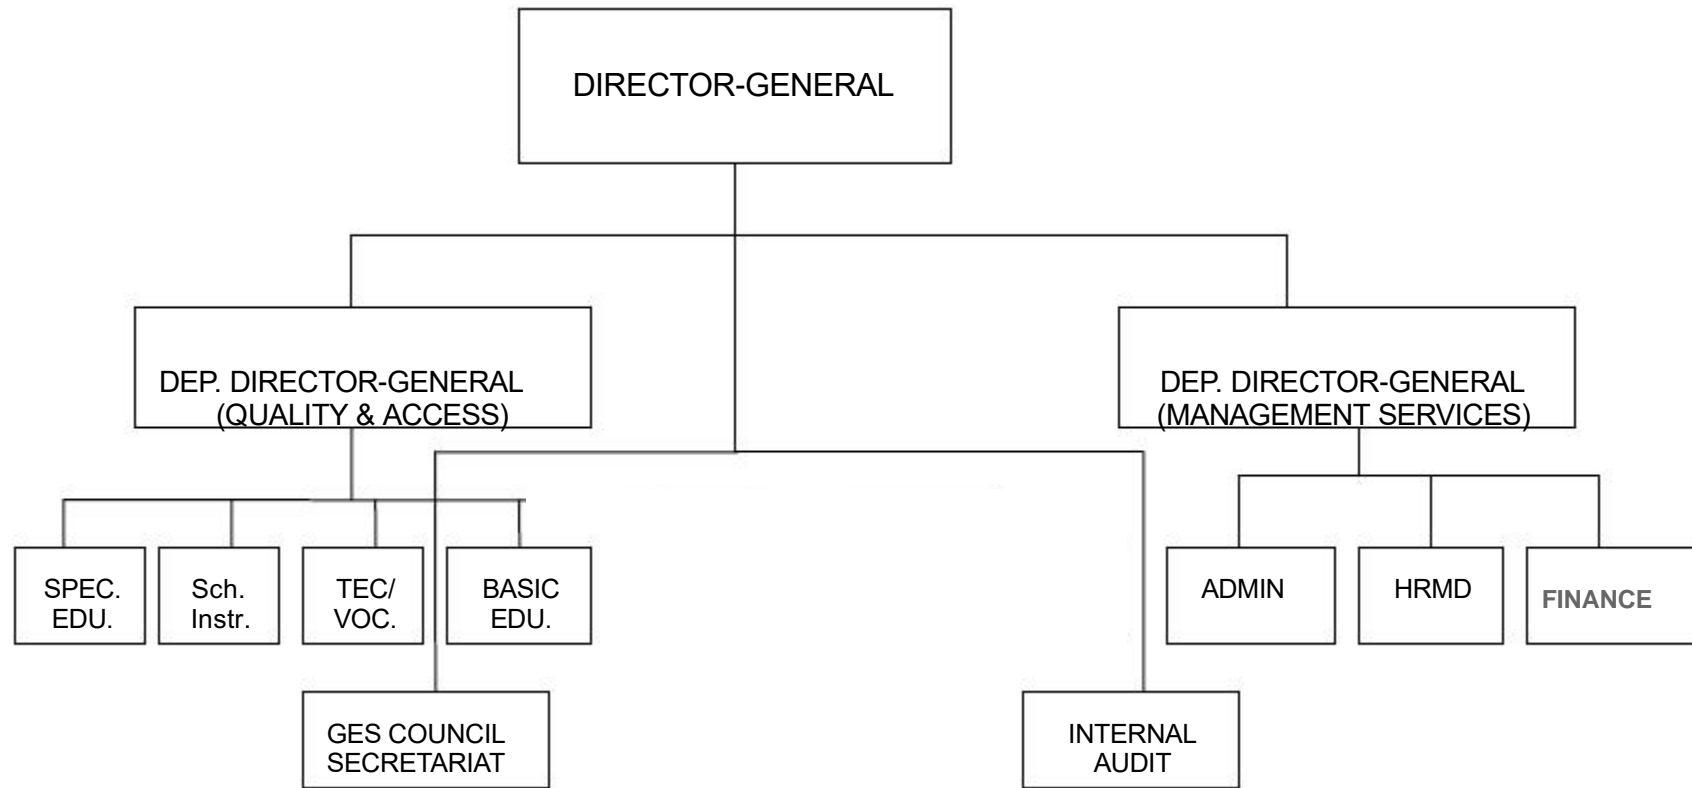

ORGANISATIONAL STRUCTURE OF THE GHANA EDUCATION SERVICE HEADQUARTERS

DISTRICT EDUCATION OFFICE ORGANISATION CHART

*NUMBER OF CIRCUIT SUPERVISORS WILL DEPEND ON THE NUMBER OF CIRCUITS.

| | |
|----------------------|-----------|
| ESTABLISHMENT | |
| TEACHING | 38 |
| NON TEACHING | 23 |
| TOTAL | 61 |

REGIONAL EDUCATION OFFICE ORGANISATION CHART

| <u>ESTABLISHMENT</u> | |
|----------------------|-----------|
| TEACHING | 31 |
| NON TEACHING | 23 |
| TOTAL | 64 |