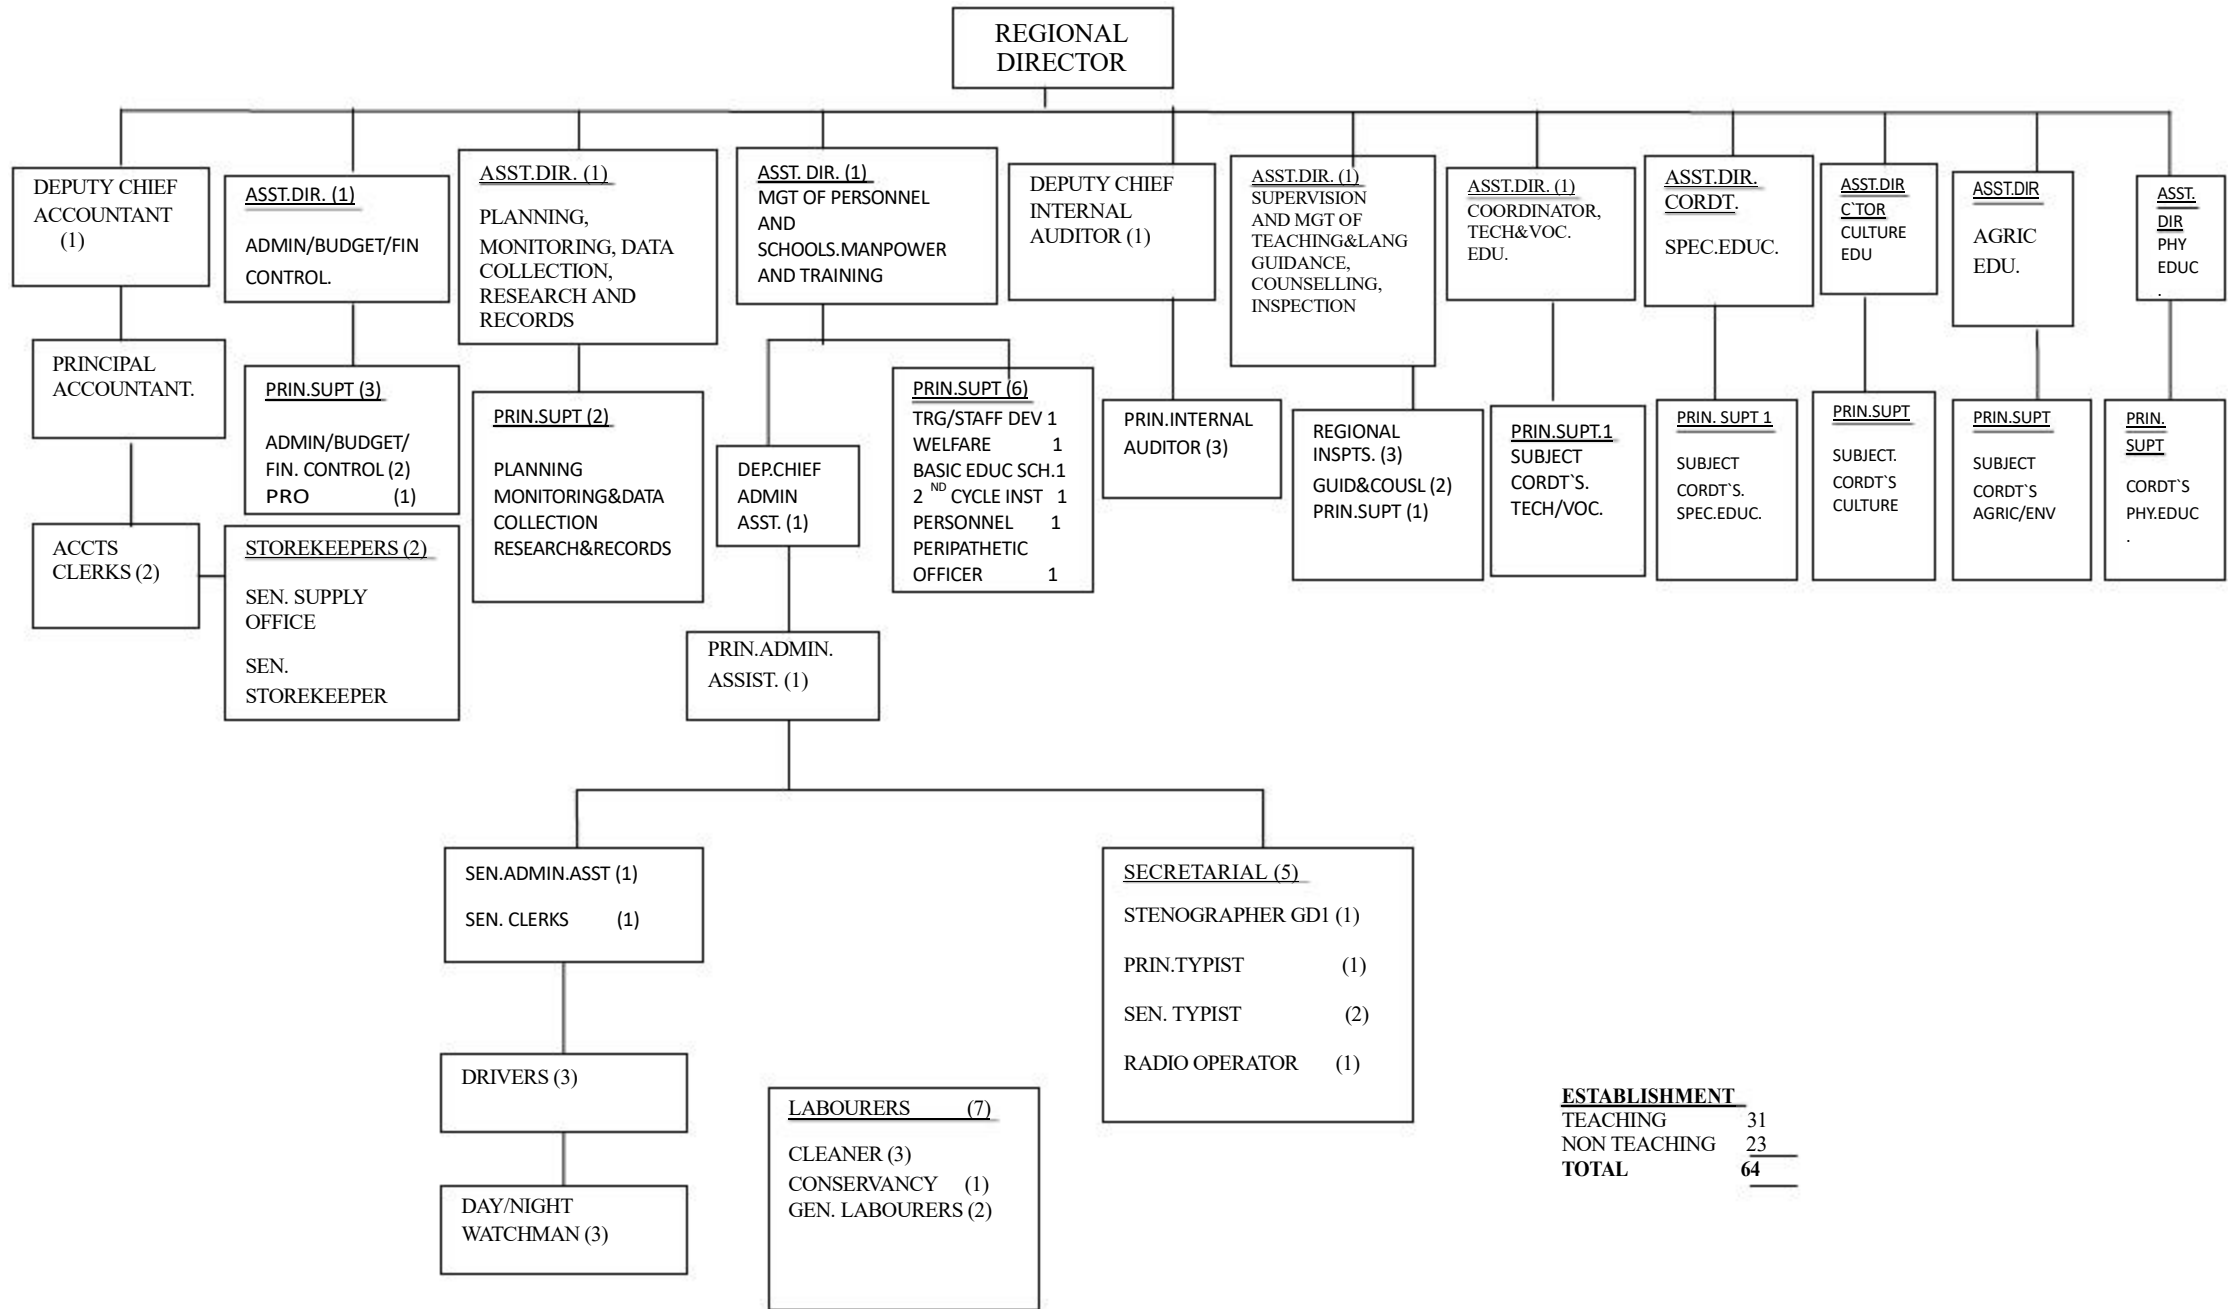

ORGANISATIONAL STRUCTURE OF THE GHANA EDUCATION SERVICE HEADQUARTERS

DISTRICT EDUCATION OFFICE ORGANISATION CHART

*NUMBER OF CIRCUIT SUPERVISORS WILL DEPEND ON THE NUMBER OF CIRCUITS.

| | |
|----------------------|-----------|
| ESTABLISHMENT | |
| TEACHING | 38 |
| NON TEACHING | 23 |
| TOTAL | 61 |

REGIONAL EDUCATION OFFICE ORGANISATION CHART

| <u>ESTABLISHMENT</u> | |
|----------------------|-----------|
| TEACHING | 31 |
| NON TEACHING | 23 |
| TOTAL | 64 |