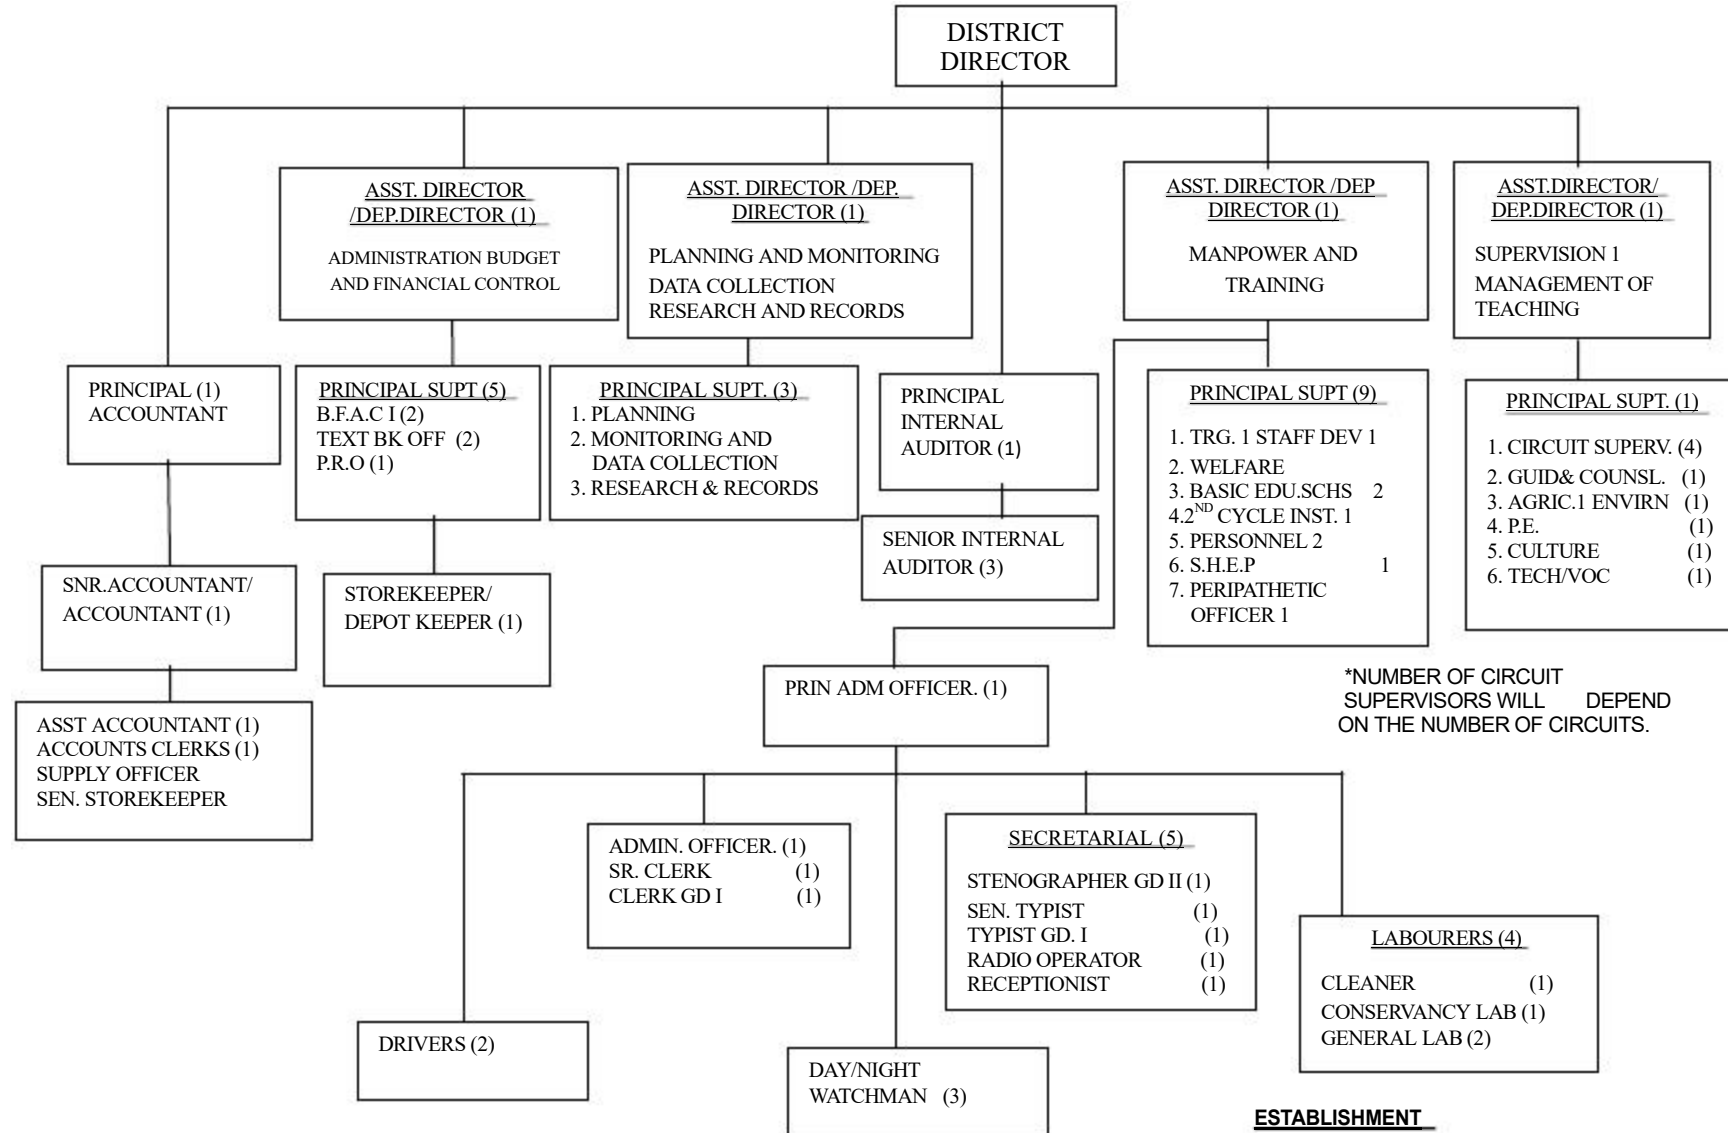

ORGANISATIONAL STRUCTURE OF THE GHANA EDUCATION SERVICE HEADQUARTERS

DISTRICT EDUCATION OFFICE ORGANISATION CHART

*NUMBER OF CIRCUIT SUPERVISORS WILL DEPEND ON THE NUMBER OF CIRCUITS.

| | |
|----------------------|-----------|
| ESTABLISHMENT | |
| TEACHING | 38 |
| NON TEACHING | 23 |
| TOTAL | 61 |

REGIONAL EDUCATION OFFICE ORGANISATION CHART

| <u>ESTABLISHMENT</u> | |
|----------------------|-----------|
| TEACHING | 31 |
| NON TEACHING | 23 |
| TOTAL | 64 |