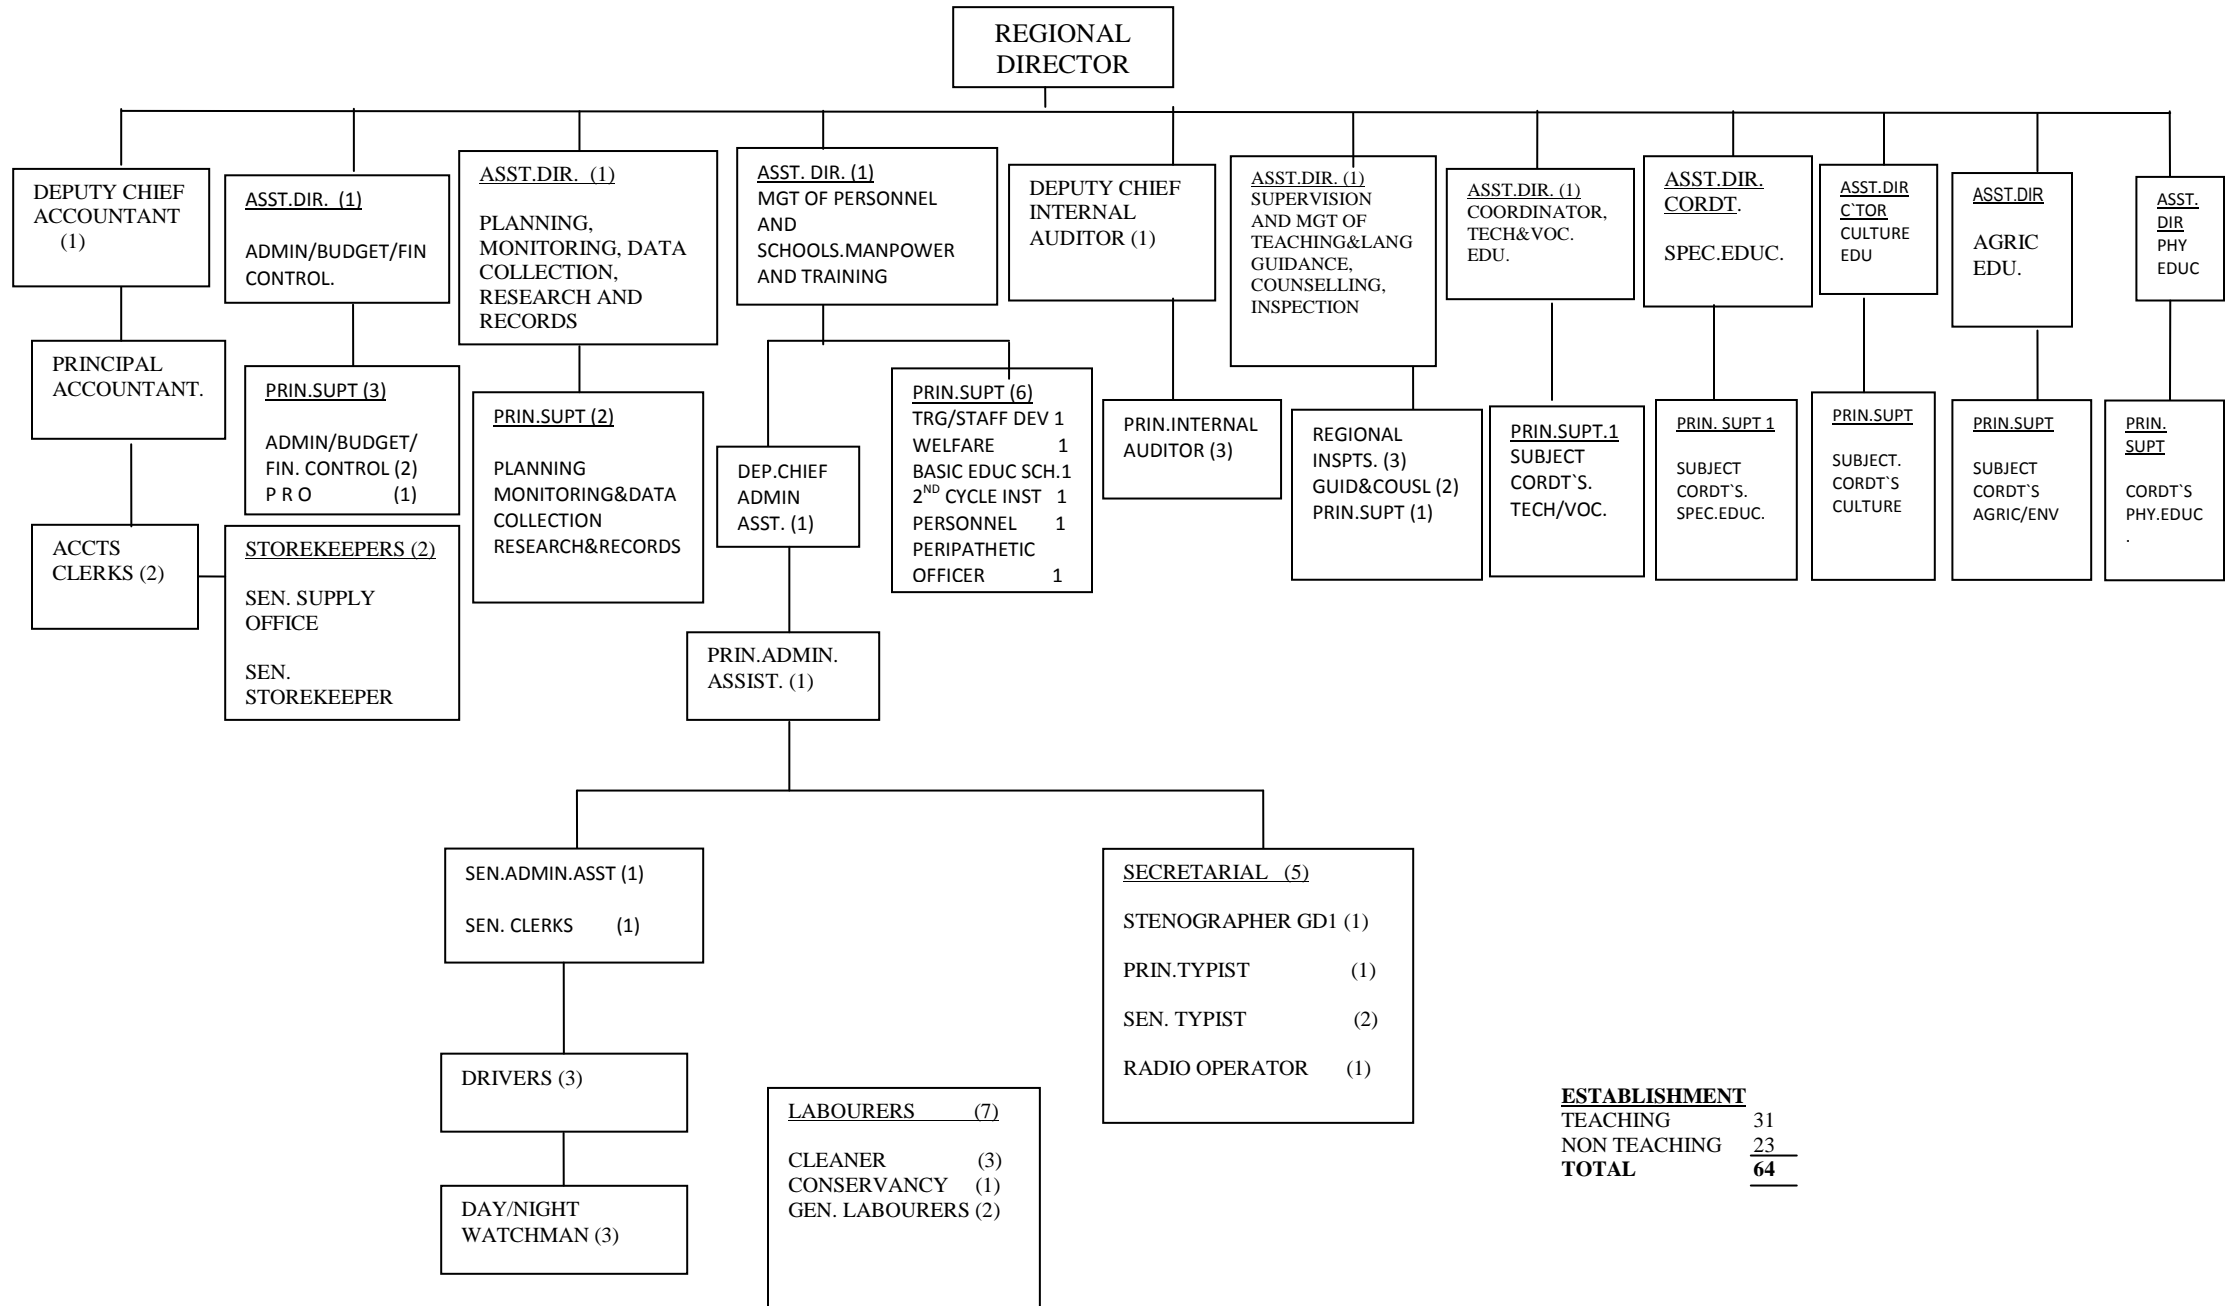

**ORGANISATIONAL STRUCTURE OF THE GHANA EDUCATION SERVICE HEADQUARTERS**

## DISTRICT EDUCATION OFFICE ORGANISATION CHART

\*NUMBER OF CIRCUIT SUPERVISORS WILL DEPEND ON THE NUMBER OF CIRCUITS.

<b>ESTABLISHMENT</b>	
TEACHING	38
NON TEACHING	<u>23</u>
<b>TOTAL</b>	<b><u>61</u></b>

## REGIONAL EDUCATION OFFICE ORGANISATION CHART

<b><u>ESTABLISHMENT</u></b>	
TEACHING	31
NON TEACHING	23
<b>TOTAL</b>	<b>64</b>