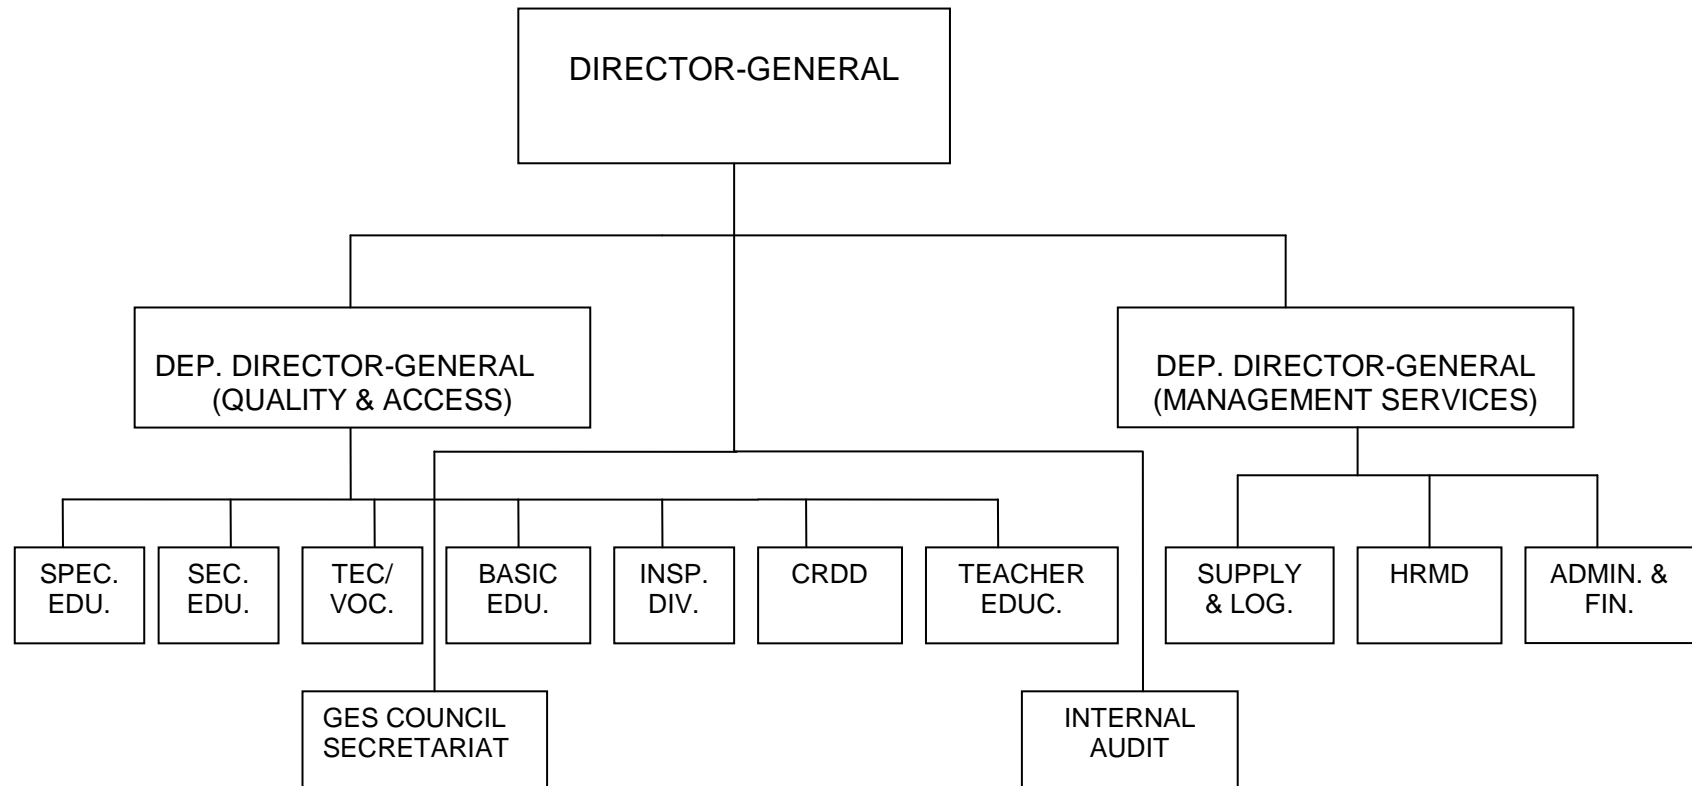

**ORGANISATIONAL STRUCTURE OF THE GHANA EDUCATION SERVICE HEADQUARTERS**

## DISTRICT EDUCATION OFFICE ORGANISATION CHART

\*NUMBER OF CIRCUIT SUPERVISORS WILL DEPEND ON THE NUMBER OF CIRCUITS.

<b>ESTABLISHMENT</b>	
TEACHING	38
NON TEACHING	<u>23</u>
<b>TOTAL</b>	<b><u>61</u></b>