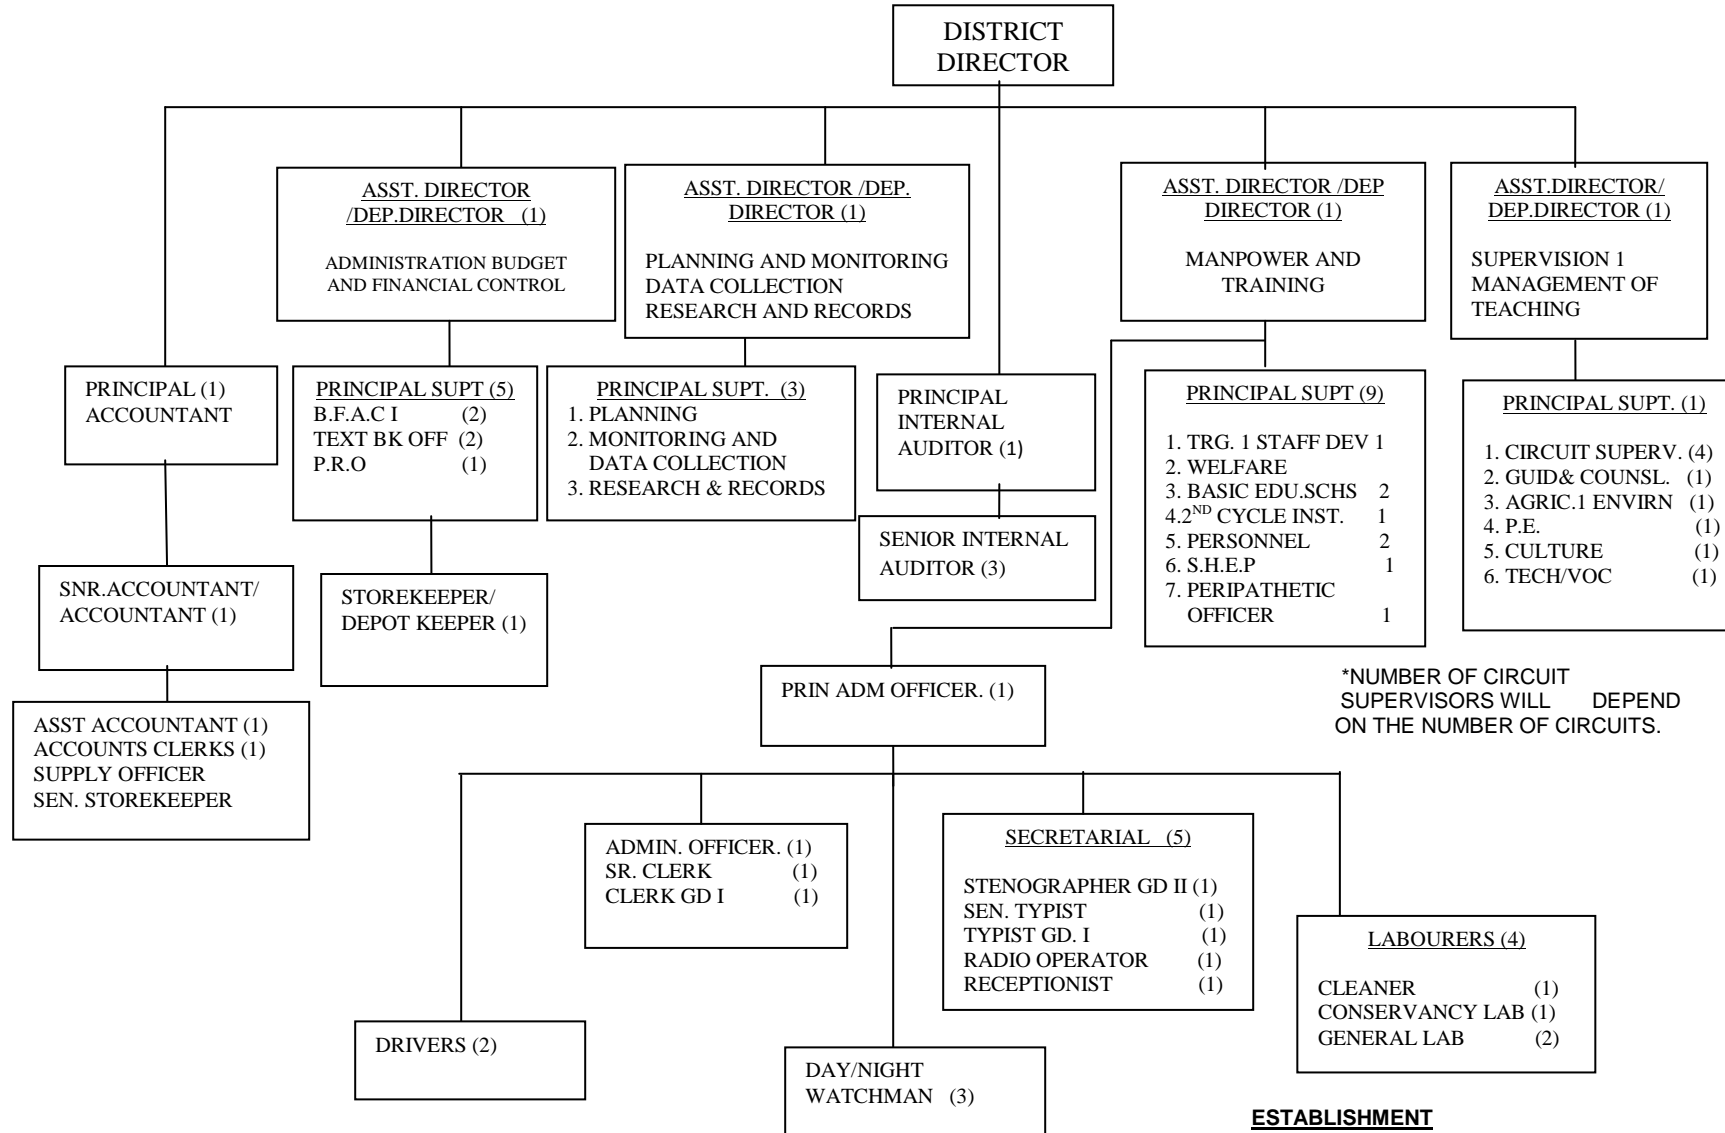

**ORGANISATIONAL STRUCTURE OF THE GHANA EDUCATION SERVICE HEADQUARTERS**

## DISTRICT EDUCATION OFFICE ORGANISATION CHART

\*NUMBER OF CIRCUIT SUPERVISORS WILL DEPEND ON THE NUMBER OF CIRCUITS.

<b>ESTABLISHMENT</b>	
TEACHING	38
NON TEACHING	<u>23</u>
<b>TOTAL</b>	<b><u>61</u></b>

## REGIONAL EDUCATION OFFICE ORGANISATION CHART

<b><u>ESTABLISHMENT</u></b>	
TEACHING	31
NON TEACHING	23
<b>TOTAL</b>	<b>64</b>